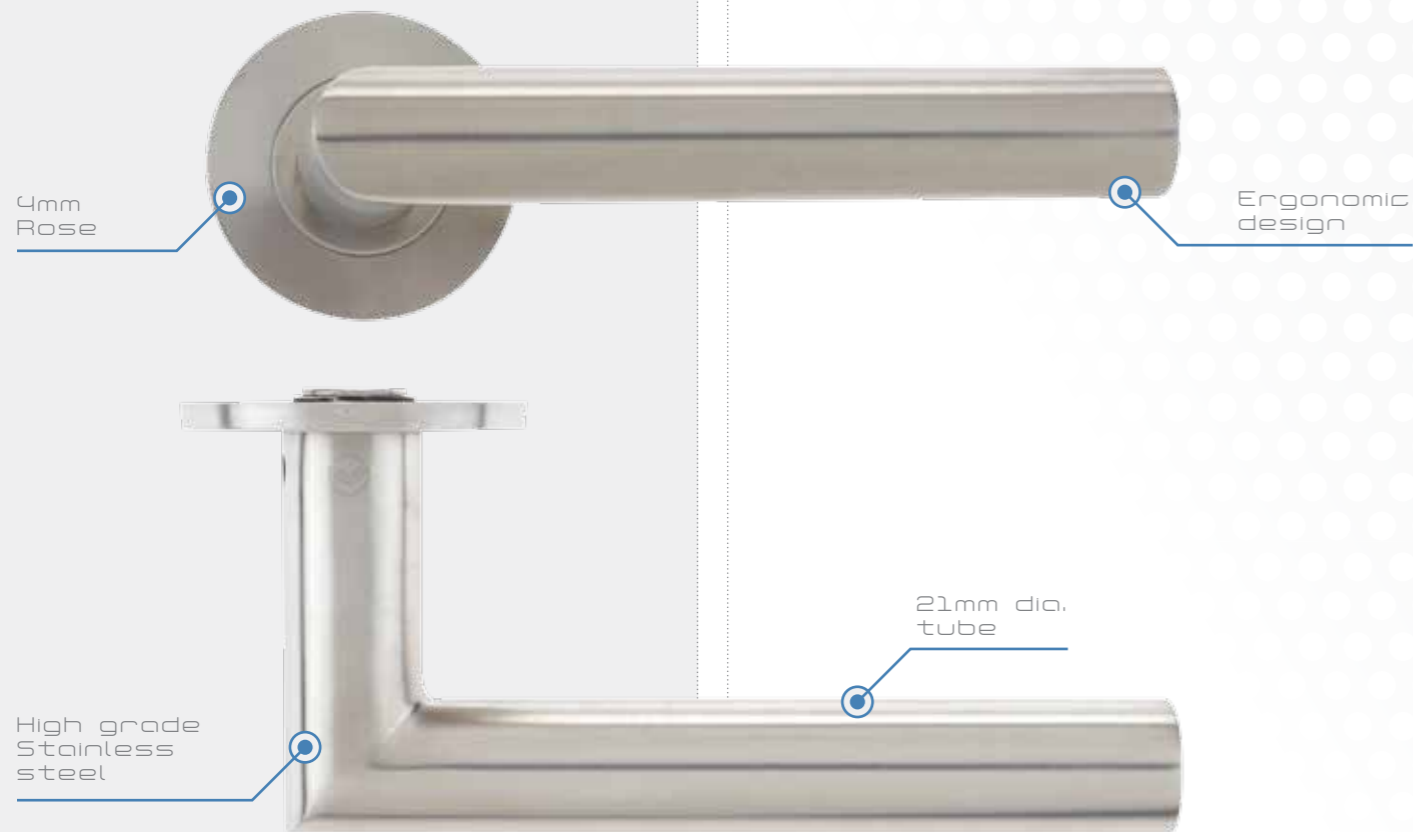

VS040

VS050

VS040		
CODE	FINISH	PROFILE
VS040	Satin Stainless	Mitred Lever on Rose
KEY FEATURES		SUITABLE FOR
• Grade 304 • Press on rose • Bolt through fixings • Heso Spindle • Tested to 200,000 cycles • BS EN 1906: 2010 Grade 3		SUITABLE FOR COMMERCIAL SUITABLE FOR HOME 3 BSEN 1906 GRADE 3

VS050		
CODE	FINISH	PROFILE
VS050	Satin Stainless	Radius Lever on Rose
KEY FEATURES		SUITABLE FOR
• Grade 304 • Press on rose • Bolt through fixings • Heso Spindle • Tested to 200,000 cycles • BS EN 1906: 2010 Grade 3		SUITABLE FOR COMMERCIAL SUITABLE FOR HOME 3 BSEN 1906 GRADE 3

sales@prolinesales.co.uk

www.prolinesales.co.uk

sales@prolinesales.co.uk

www.prolinesales.co.uk