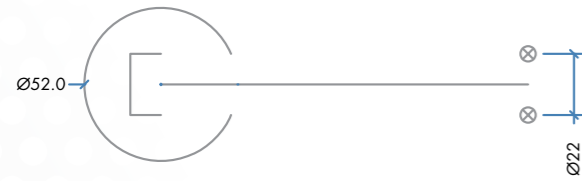

VS110

VS110		
CODE	FINISH	PROFILE
VS110	Satin Stainless	Designer Lever on Rose
KEY FEATURES		SUITABLE FOR
• Grade 304 • Press on rose • Bolt through fixings • Heso Spindle • Tested to 200,000 cycles • BS EN 1906: 2010 Grade 3		SUITABLE FOR COMMERCIAL SUITABLE FOR HOME 3 BSEN 1906 GRADE 3

VSM425B