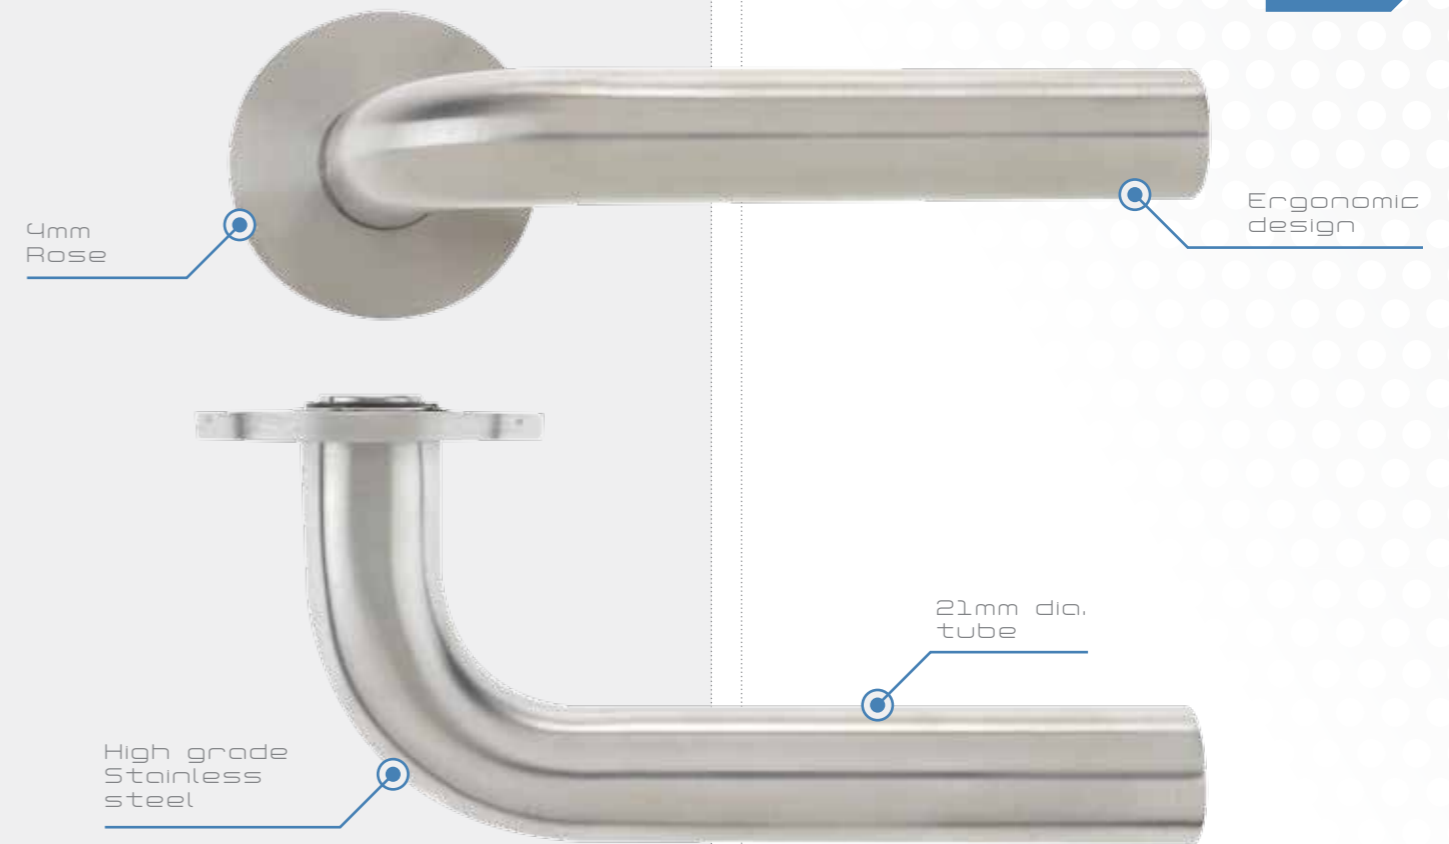

VS050

VS040		
CODE	FINISH	PROFILE
VS040	Satin Stainless	Mitred Lever on Rose
KEY FEATURES		SUITABLE FOR
• Grade 304 • Press on rose • Bolt through fixings • Heso Spindle • Tested to 200,000 cycles • BS EN 1906: 2010 Grade 3		SUITABLE FOR COMMERCIAL SUITABLE FOR HOME 3 BSEN 1906 GRADE 3