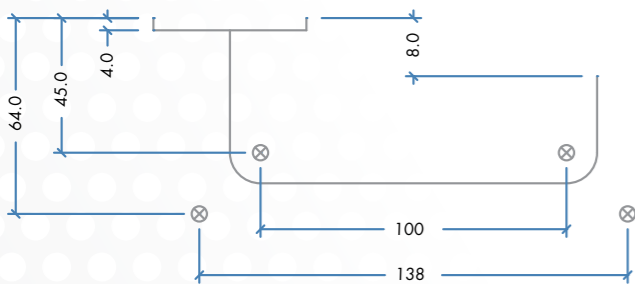

VS080

VS070

CODE	FINISH	PROFILE
VS070	Satin Stainless	Arch RTD Lever on Rose
KEY FEATURES		SUITABLE FOR
• Grade 304 • Press on rose • Bolt through fixings • Heso Spindle • Tested to 200,000 cycles • BS EN 1906: 2010 Grade 3		SUITABLE FOR COMMERCIAL SUITABLE FOR HOME 3 BSEN 1906 GRADE 3