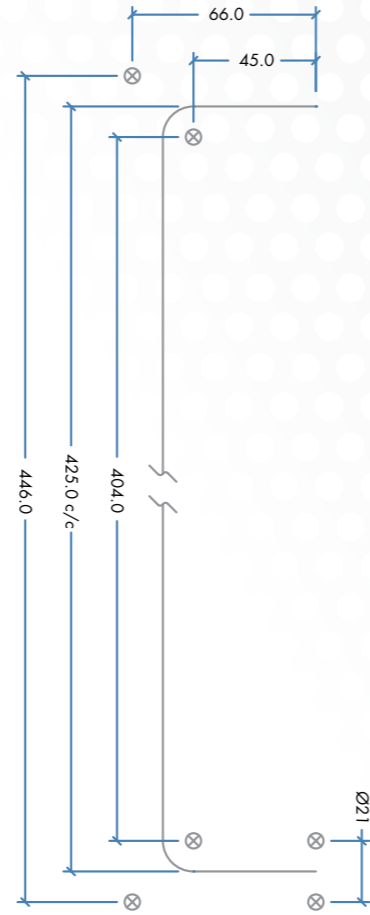

Ergonomic design

High grade stainless steel

21mm dia. tube

VS000

VSD425C		
CODE	FINISH	PROFILE
VSD425C	Satin Stainless	Radius pull handle
KEY FEATURES		SUITABLE FOR
• 21mm dia. tube • Bolt through fix as standard • Optional rose pack available		SUITABLE FOR COMMERCIAL SUITABLE FOR HOME

Accessories

CODE	FINISH	PROFILE
VS000	Satin Stainless	Blank Escutcheon
VS001	Satin Stainless	Euro Profile Escutcheon
VS002	Satin Stainless	Standard Profile Escutcheon
VS003	Satin Stainless	Oval Profile Escutcheon
VS004	Satin Stainless	Turn & Release
VRP0155	Satin Stainless	Pull handle rose pack