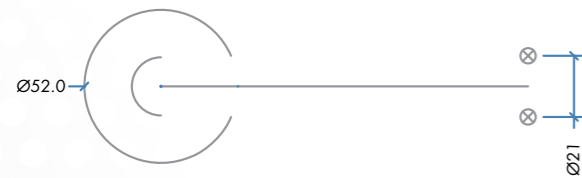

sales@prolinesales.co.uk

www.prolinesales.co.uk

sales@prolinesales.co.uk

www.prolinesales.co.uk

VS040

VS050

VS040		
CODE	FINISH	PROFILE
VS040	Satin Stainless	Mitred Lever on Rose
KEY FEATURES		SUITABLE FOR
<ul style="list-style-type: none"> • Grade 304 • Press on rose • Bolt through fixings • Heso Spindle • Tested to 200,000 cycles • BS EN 1906: 2010 Grade 3 		SUITABLE FOR COMMERCIAL SUITABLE FOR HOME 3 BSEN 1906 GRADE 3