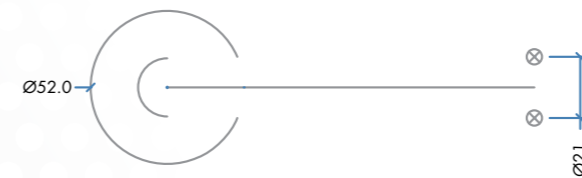

sales@prolinesales.co.uk

www.prolinesales.co.uk

sales@prolinesales.co.uk

www.prolinesales.co.uk

VS040

VS050

VS040		
CODE	FINISH	PROFILE
VS040	Satin Stainless	Mitred Lever on Rose
KEY FEATURES		SUITABLE FOR
<ul style="list-style-type: none"> • Grade 304 • Press on rose • Bolt through fixings • Heso Spindle • Tested to 200,000 cycles • BS EN 1906: 2010 Grade 3 		SUITABLE FOR COMMERCIAL SUITABLE FOR HOME 3 BSEN 1906 GRADE 3