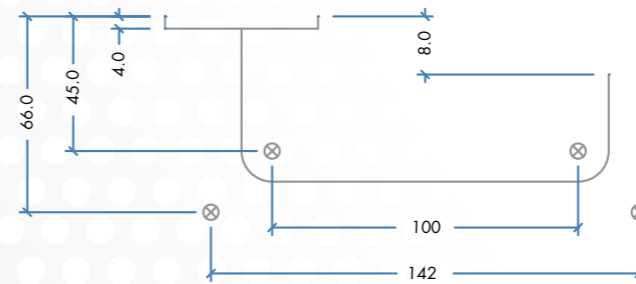

VS080

CODE	FINISH	PROFILE
VS080	Satin Stainless	RTD Lever on Rose
KEY FEATURES		SUITABLE FOR
<ul style="list-style-type: none"> • Grade 304 • Press on rose • Bolt through fixings • Heso Spindle • Tested to 200,000 cycles • BS EN 1906: 2010 Grade 3 		SUITABLE FOR COMMERCIAL SUITABLE FOR HOME 3 BSEN 1906 GRADE 3