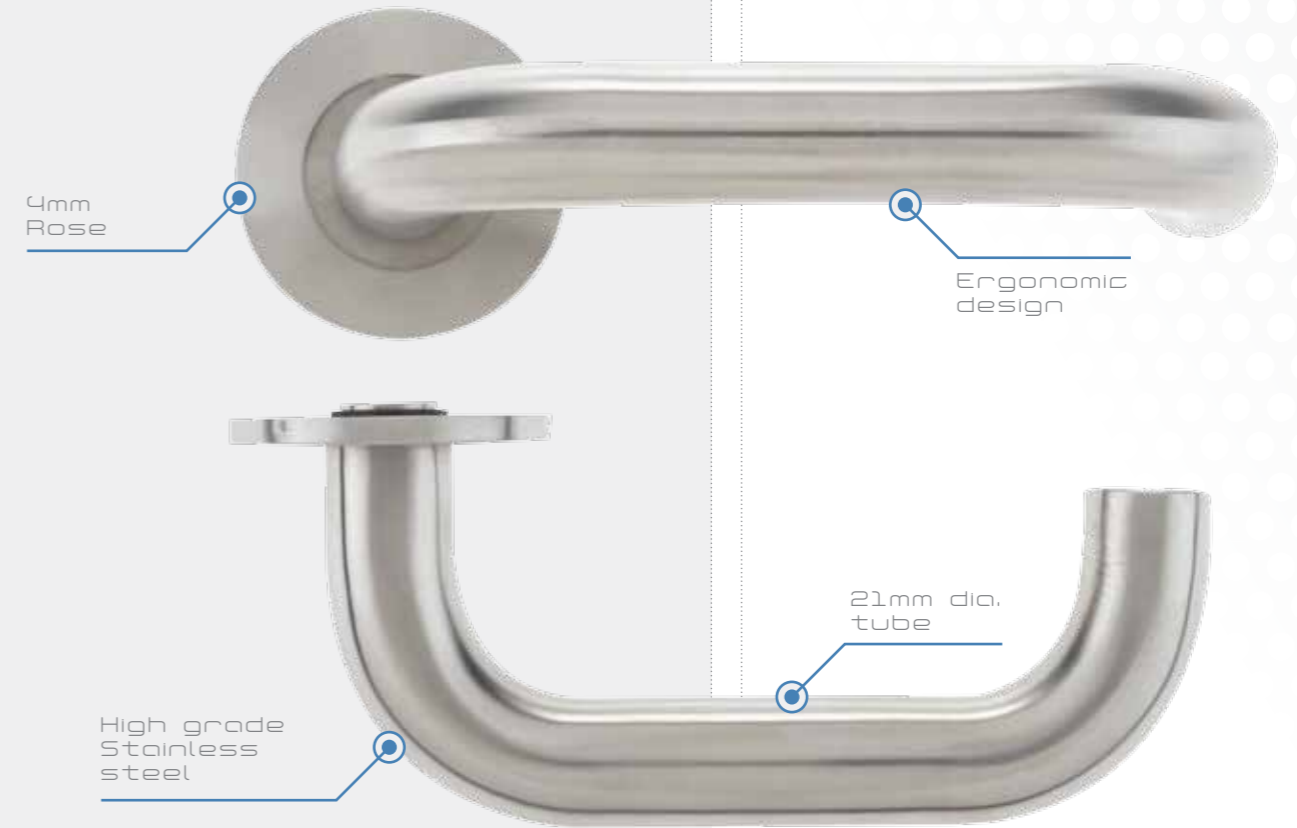

VS050		
CODE	FINISH	PROFILE
VS050	Satin Stainless	Radius Lever on Rose
KEY FEATURES		SUITABLE FOR
<ul style="list-style-type: none"> • Grade 304 • Press on rose • Bolt through fixings • Heso Spindle • Tested to 200,000 cycles • BS EN 1906: 2010 Grade 3 		SUITABLE FOR COMMERCIAL SUITABLE FOR HOME 3 BSEN 1906 GRADE 3

sales@prolinesales.co.uk

www.prolinesales.co.uk

sales@prolinesales.co.uk

www.prolinesales.co.uk

VS070

VS080

VS070

CODE	FINISH	PROFILE
VS070	Satin Stainless	Arch RTD Lever on Rose
KEY FEATURES		SUITABLE FOR
<ul style="list-style-type: none"> • Grade 304 • Press on rose • Bolt through fixings • Heso Spindle • Tested to 200,000 cycles • BS EN 1906: 2010 Grade 3 		SUITABLE FOR COMMERCIAL SUITABLE FOR HOME 3 BSEN 1906 GRADE 3

VS080

CODE	FINISH	PROFILE
VS080	Satin Stainless	RTD Lever on Rose
KEY FEATURES		SUITABLE FOR
<ul style="list-style-type: none"> • Grade 304 • Press on rose • Bolt through fixings • Heso Spindle • Tested to 200,000 cycles • BS EN 1906: 2010 Grade 3 		SUITABLE FOR COMMERCIAL SUITABLE FOR HOME 3 BSEN 1906 GRADE 3

VS110

VS110		
CODE	FINISH	PROFILE
VS110	Satin Stainless	Designer Lever on Rose
KEY FEATURES		SUITABLE FOR
<ul style="list-style-type: none"> • Grade 304 • Press on rose • Bolt through fixings • Heso Spindle • Tested to 200,000 cycles • BS EN 1906: 2010 Grade 3 		SUITABLE FOR COMMERCIAL SUITABLE FOR HOME 3 BSEN 1906 GRADE 3