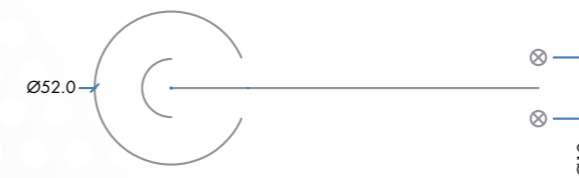

Sustainability

Low environmental impact – by carefully selecting components, materials and manufacturing methods to reduce energy usage, materials and environmentally harmful processes.

All packaged in recyclable boxes.