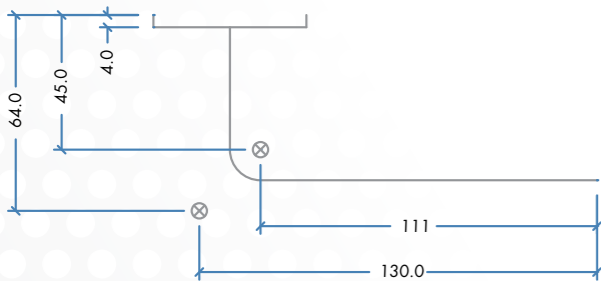

VS030

VS020		
CODE	FINISH	PROFILE
VS020	Satin Stainless	Radius Lever on Rose
KEY FEATURES		SUITABLE FOR
• Grade 304 • Press on rose • Bolt through fixings • Heso Spindle • Tested to 200,000 cycles • BS EN 1906: 2010 Grade 3		SUITABLE FOR COMMERCIAL SUITABLE FOR HOME 3 BSEN 1906 GRADE 3