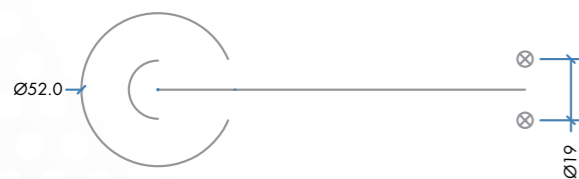

VS030

VS020		
CODE	FINISH	PROFILE
VS020	Satin Stainless	Radius Lever on Rose
KEY FEATURES		SUITABLE FOR
• Grade 304 • Press on rose • Bolt through fixings • Heso Spindle • Tested to 200,000 cycles • BS EN 1906: 2010 Grade 3		SUITABLE FOR COMMERCIAL SUITABLE FOR HOME 3 BSEN 1906 GRADE 3