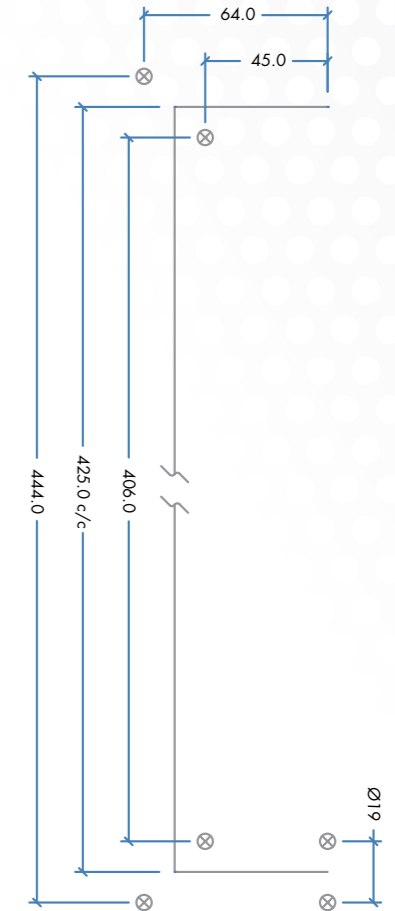

VSM425B		
CODE	FINISH	PROFILE
VSM425B	Satin Stainless	Mitred pull handle
KEY FEATURES		SUITABLE FOR
• 19mm dia. tube • Bolt through fix as standard • Optional rose pack available		SUITABLE FOR COMMERCIAL SUITABLE FOR HOME