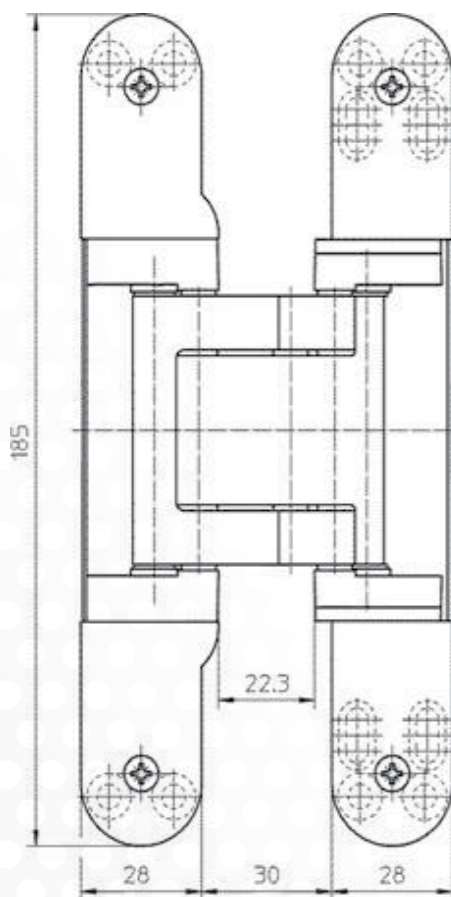

VS0001

Our ultimate third generation, fully concealed door closer is the latest in our innovative door closing applications.

CONCEALED CLOSING DEVICE

CODE	FINISH	PROFILE
CODE VS0002	PB/CP/SCP	CONCEALED
KEY FEATURES		SUITABLE FOR
- Fully Concealed - Adjustable - Hydraulic		SUITABLE FOR COMMERCIAL SUITABLE FOR HOME

Proline introduce their high quality door closers, using the latest in cam action technology with easy open action.

DOOR CLOSER

CODE	FINISH	PROFILE
CODE VS0003	SE/SS/PSS/RAL	Over head device
KEY FEATURES		SUITABLE FOR
- Cam-Action Technology - High Quality - High Efficiency		SUITABLE FOR COMMERCIAL SUITABLE FOR HOME

VS0002

Our new range of fully concealed hinges are used for high-quality residential doors and functional heavy-duty doors.

Fully Concealed Hinge

CODE	FINISH	PROFILE
CODE VS0001	ALL	CONCEALED
KEY FEATURES		SUITABLE FOR
- Fully adjustable in 3 dimensions - Suitable for doors up to 200kg - Opening angle up to 180 degrees		SUITABLE FOR COMMERCIAL SUITABLE FOR HOME

ZDL725555

ZDL725555

CODE	FINISH	PROFILE
ZDL725555	Satin Stainless	Euro Sashlock - 55 Bk'set
KEY FEATURES		SUITABLE FOR
55mm & 60mm Backset 22mm Forend SS304 - Anti rattle strike - Grip Tight Follower - Latchbolts & Deadbolts Stainless Steel SS304		SUITABLE FOR COMMERCIAL SUITABLE FOR HOME

ZEP70CTSCE

CODE	FINISH	PROFILE
ZEP70CTSCE	SC	70mm
KEY FEATURES		SUITABLE FOR
- Euro Cylinder - Turn KTD - Anti Drill		SUITABLE FOR COMMERCIAL SUITABLE FOR HOME