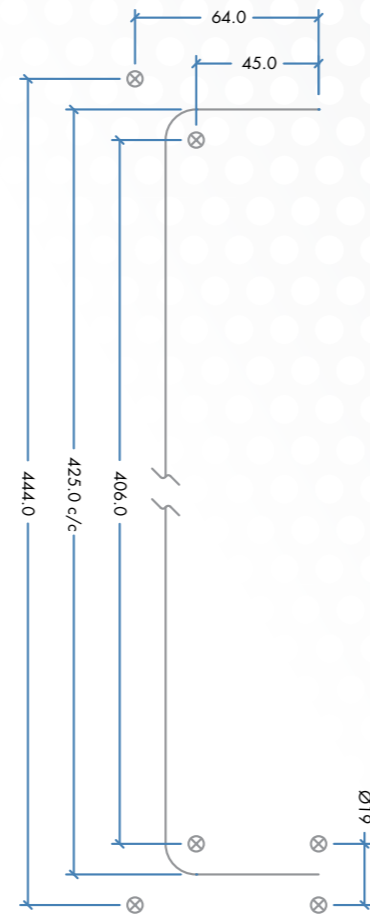

VSM425B

VSM425B		
CODE	FINISH	PROFILE
VSM425B	Satin Stainless	Mitred pull handle
KEY FEATURES		SUITABLE FOR
<ul style="list-style-type: none"> • 19mm dia. tube • Bolt through fix as standard • Optional rose pack available 		SUITABLE FOR COMMERCIAL SUITABLE FOR HOME