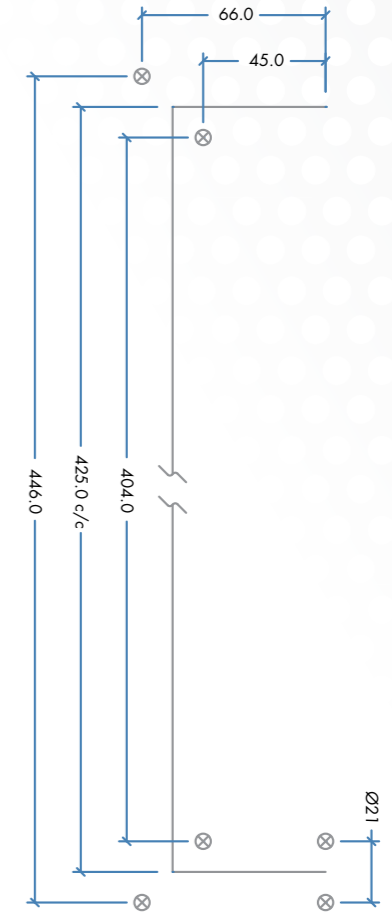

VSM425C

CODE	FINISH	PROFILE
VSM425C	Satin Stainless	Mitred pull handle
KEY FEATURES		SUITABLE FOR
• 21mm dia. tube • Bolt through fix as standard • Optional rose pack available		SUITABLE FOR COMMERCIAL SUITABLE FOR HOME