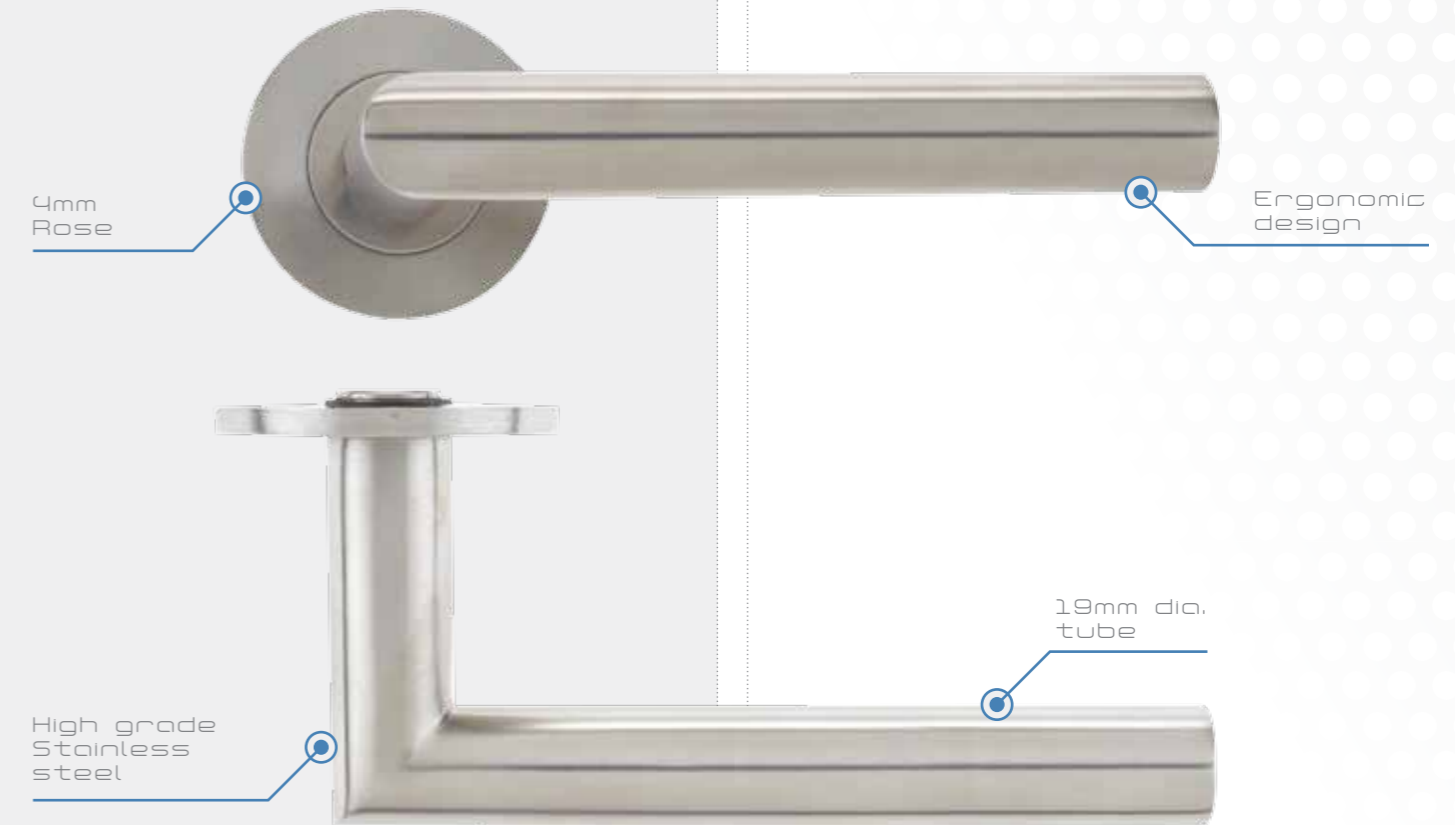

PROLINE PRECISION
ARCHITECTURAL
HARDWARE

The Proline range has been designed as a high quality solution to meet the exacting needs of Architects, Specifiers, Contractors and Clients.

Developed with experience and an eye for detail, the range of handles and accessories compliment a wide range of construction developments.

High quality products with value and style to suit the growing demand of the consumer.

Highest standard

- All grade 304 stainless steel.
- Satin stainless steel finish throughout.
- Modern / contemporary slim-line rose.
- 52mm diameter rose.
- All tested to BS EN 1906 Grade 3.
- Architectural quality designs.

VS010

CODE	FINISH	PROFILE
VS010	Satin Stainless	Mitred Lever on Rose
KEY FEATURES		SUITABLE FOR
<ul style="list-style-type: none"> • Grade 304 • Press on rose • Bolt through fixings • Heso Spindle • Tested to 200,000 cycles • BS EN 1906: 2010 Grade 3 		SUITABLE FOR COMMERCIAL SUITABLE FOR HOME BS EN 1906 GRADE 3