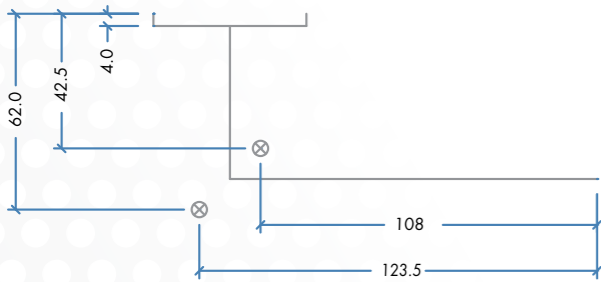

VS110

VS110		
CODE	FINISH	PROFILE
VS110	Satin Stainless	Designer Lever on Rose
KEY FEATURES		SUITABLE FOR
• Grade 304 • Press on rose • Bolt through fixings • Heso Spindle • Tested to 200,000 cycles • BS EN 1906: 2010 Grade 3		SUITABLE FOR COMMERCIAL SUITABLE FOR HOME 3 BSEN 1906 GRADE 3

VSM425B