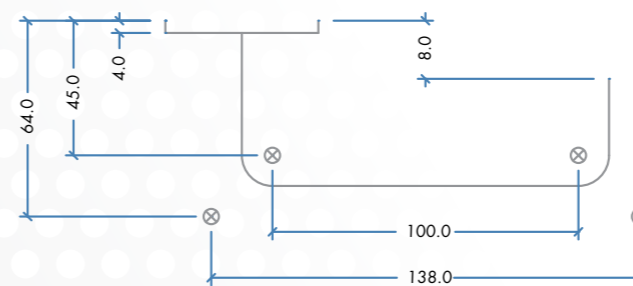

VS030		
CODE	FINISH	PROFILE
VS030	Satin Stainless	RTD Lever on Rose
KEY FEATURES		SUITABLE FOR
• Grade 304 • Press on rose • Bolt through fixings • Heso Spindle • Tested to 200,000 cycles • BS EN 1906: 2010 Grade 3		SUITABLE FOR COMMERCIAL SUITABLE FOR HOME 3 BSEN 1906 GRADE 3

sales@prolinesales.co.uk

www.prolinesales.co.uk

sales@prolinesales.co.uk

www.prolinesales.co.uk