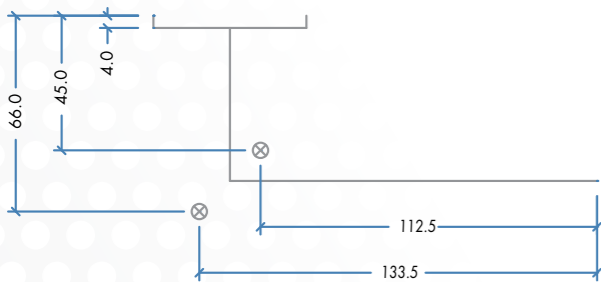

VS050

VS040		
CODE	FINISH	PROFILE
VS040	Satin Stainless	Mitred Lever on Rose
KEY FEATURES		SUITABLE FOR
• Grade 304 • Press on rose • Bolt through fixings • Heso Spindle • Tested to 200,000 cycles • BS EN 1906: 2010 Grade 3		SUITABLE FOR COMMERCIAL SUITABLE FOR HOME 3 BSEN 1906 GRADE 3