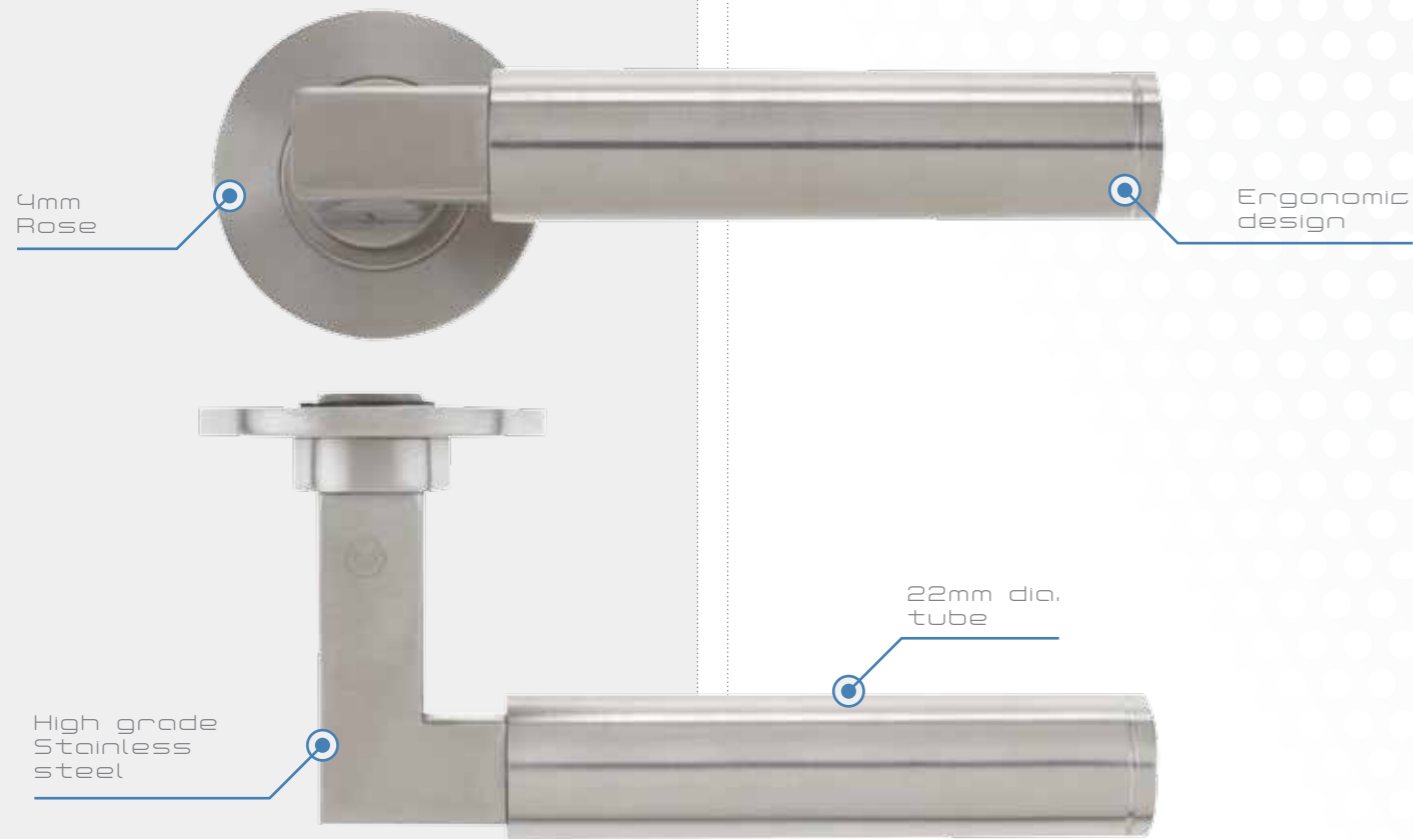

VS110

VS110		
CODE	FINISH	PROFILE
VS110	Satin Stainless	Designer Lever on Rose
KEY FEATURES		SUITABLE FOR
• Grade 304 • Press on rose • Bolt through fixings • Heso Spindle • Tested to 200,000 cycles • BS EN 1906: 2010 Grade 3		SUITABLE FOR COMMERCIAL SUITABLE FOR HOME 3 BSEN 1906 GRADE 3

VSM425B