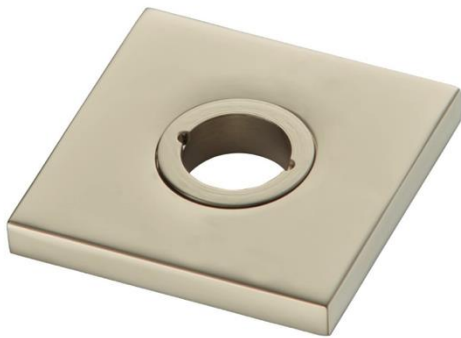

A choice of six beautifully sculpted, 50mm Round Lever Roses to complement your Door Lever Handle choice.

210 Plain Round Rose
Also available Sprung

211 Edge Step Round Rose

212 Double Step Round Rose

213 Reeded Round Rose

214 Swept Round Rose

215 Pillow Round Rose

210 Sprung version = 7mm

Fixings & Configurations

A 3 part concealed Rose to suit Elements Levers. Option to fit with 4 wood screws or 2 male/female bolt fixings to suit 38mm bolt centres. Both options supplied. A tightening key also supplied. See fitting instructions.

Square Lever Roses – Concealed Fix

Select from six striking 50mm Square Lever Roses to complement your Door Lever Handle choice.

220 Plain Square Rose
Also available Sprung

221 Edge Step Square Rose

222 Half Step Square Rose

223 Stepped Square Rose

224 Straight Stepped Square

225 Pillow Square Rose

220 Sprung version = 7mm

Fixings & Configurations

A 3 part concealed Rose to suit Elements Levers. Option to fit with 4 wood screws or 2 male/female bolt fixings to suit 38mm bolt centres. Both options supplied. A tightening key also supplied. See fitting instructions.