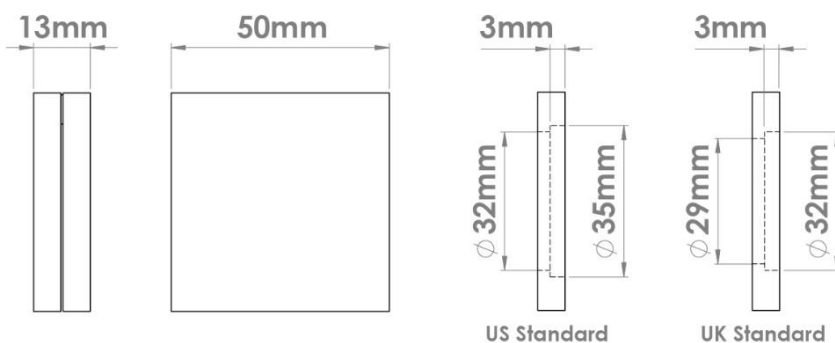

264 Square Plain Cylinder Cover

265 Square Edge Step Cylinder Cover

266 Square Straight Step Cylinder Cover

267 Square Pillow Cylinder Cover

Fixings & Configurations

Available in either pin fix or face fix with wood screws.