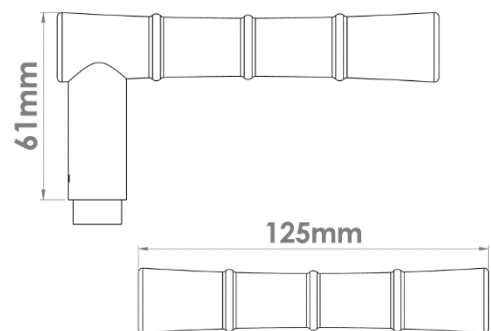

110 Roka Lever

Shown with 214 Rose

120 Halo Lever

Shown with 210 Rose

Fixings & Configurations

Levers work with concealed Rose.

Suitable for door thickness 44mm - 65mm standard.

Add 6mm to lever projection to include Rose.