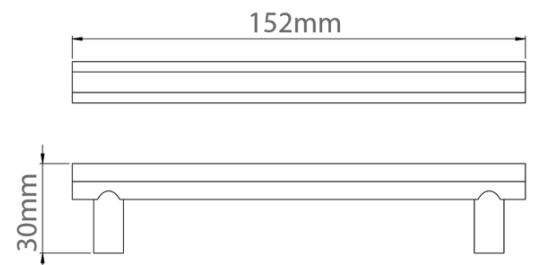

194 Hex Cabinet Handle

Fixings & Configurations

Supplied with 2 machine screws.