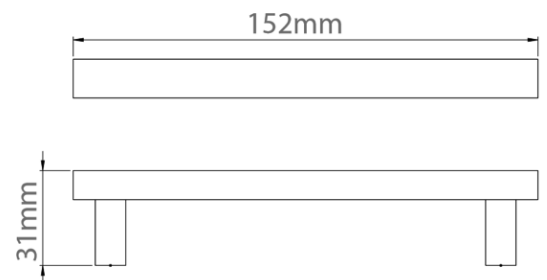

193 Square Cabinet Handle