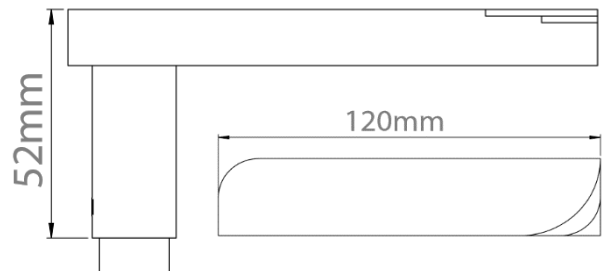

180 Wave Lever (Handed)

Shown here with 215 Rose