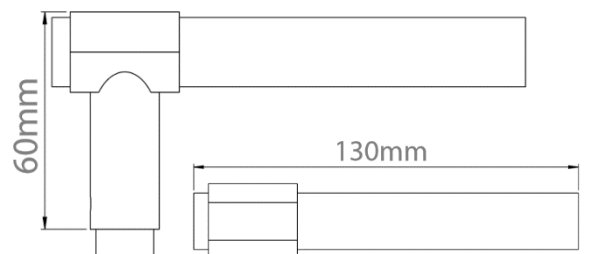

150 Fusion

Shown with 210 Rose

Fixings & Configurations

Levers work with concealed Rose.

Suitable for door thickness 44mm - 65mm standard.

Add 6mm to lever projection to include Rose. Supplied with grub screw, 8mm grooved spindle and Allen key. See fitting instructions.

Select your Lever then add your signature Rose, pages 8-9.

Please ensure a good quality Lock or Latch is used with these products. See Technical Specifications for weights.