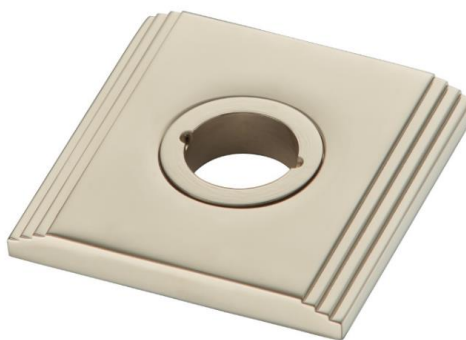

214 Swept Round Rose

215 Pillow Round Rose

210 Sprung version = 7mm

Fixings & Configurations

A 3 part concealed Rose to suit Elements Levers. Option to fit with 4 wood screws or 2 male/female bolt fixings to suit 38mm bolt centres. Both options supplied. A tightening key also supplied. See fitting instructions.

Square Lever Roses – Concealed Fix

Select from six striking 50mm Square Lever Roses to complement your Door Lever Handle choice.

220 Plain Square Rose
Also available Sprung

221 Edge Step Square Rose

222 Half Step Square Rose

223 Stepped Square Rose

224 Straight Stepped Square

225 Pillow Square Rose

220 Sprung version = 7mm

Fixings & Configurations

A 3 part concealed Rose to suit Elements Levers. Option to fit with 4 wood screws or 2 male/female bolt fixings to suit 38mm bolt centres. Both options supplied. A tightening key also supplied. See fitting instructions.