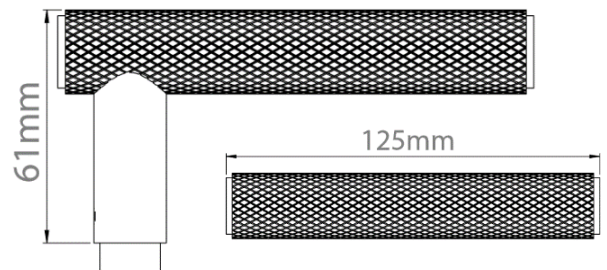

Shown with 225 Rose

160S Spiral Silhouette Lever

Shown with 220 Rose

160D Diamond Silhouette Lever

Shown with 211 Rose

Fixings & Configurations

Levers work with concealed Rose.

Suitable for door thickness 44mm - 65mm standard.