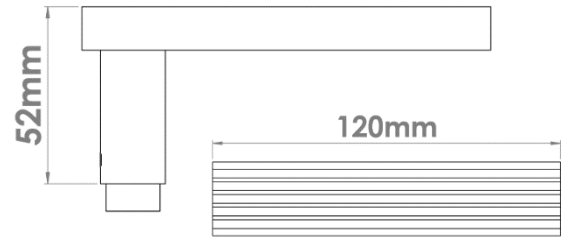

Door Lever Handles

130 Icon

Shown with 213 Rose