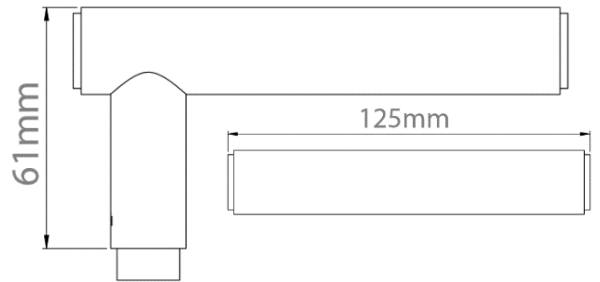

Door Lever Handles

160 Silhouette Lever

Shown with 225 Rose