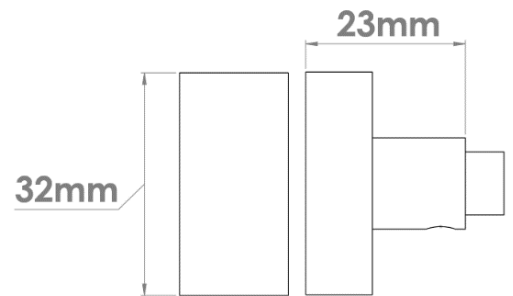

Roses for Bathroom Turn and Release sold separately.
See page 13.

182 Round Turn

Shown here on 240 Rose

183 Square Turn

Shown here on 241 Rose

184 Hex Turn

Shown here on 246 Rose

Turns are supplied complete with Release.