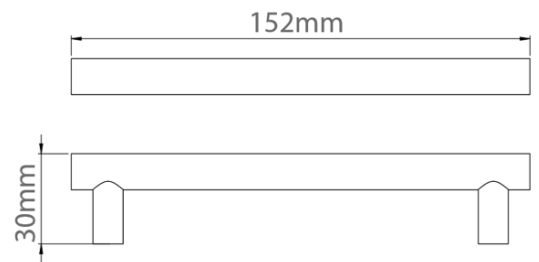

Cabinet Furniture – Handles

These modern Cabinet Handles work beautifully with Elements Cabinet Knobs or look just as striking on their own.

192 Round Cabinet Handle