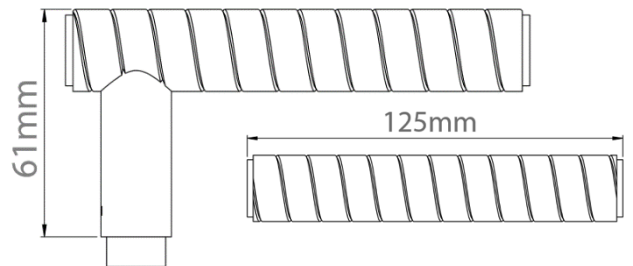

Shown with 225 Rose

160S Spiral Silhouette Lever

Shown with 220 Rose

160D Diamond Silhouette Lever

Shown with 211 Rose

Fixings & Configurations

Levers work with concealed Rose.

Suitable for door thickness 44mm - 65mm standard.