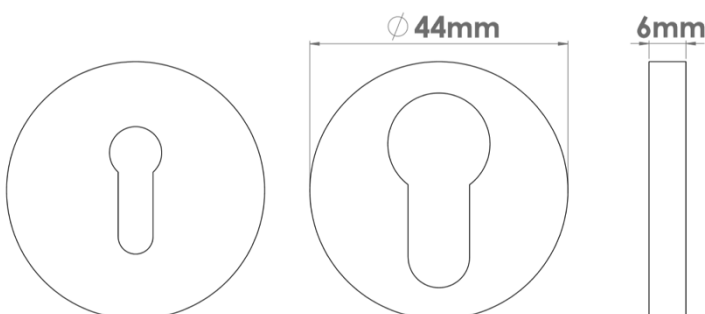

230 Round Plain Escutcheon Euro Profile

231 Round Step Escutcheon Euro Profile

232 Round Reeded Escutcheon Euro Profile

234 Round Pillow Escutcheon Euro Profile

Fixings & Configurations

A 2 part concealed Escutcheon available in Euro or Standard profiles. Supplied with 2 wood screws and 1 hex head counter sunk screw with Allen key. See fitting instructions.

Square Escutcheons – Concealed Fix

The finishing touches can create the perfect look with a choice of round and square Escutcheons.

Euro Profile options shown below. Suffix product code with 'S' to denote Standard Key option. E.g. 236S.