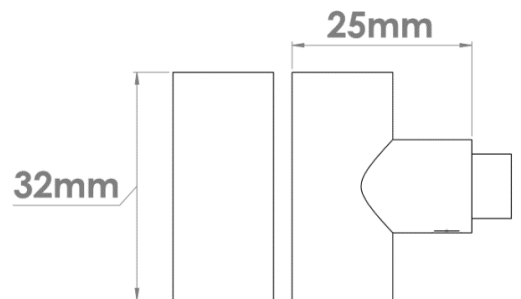

Turn Options for Bathroom Turn and Release

A choice of three contemporary Turns. All Turns are supplied with Release.

Roses for Bathroom Turn and Release sold separately.
See page 13.

182 Round Turn

Shown here on 240 Rose