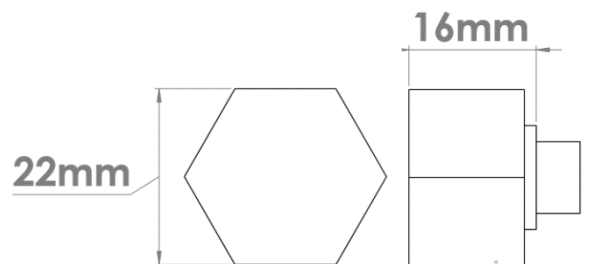

Roses for Bathroom Turn and Release sold separately.
See page 13.

182 Round Turn

Shown here on 240 Rose

183 Square Turn

Shown here on 241 Rose

184 Hex Turn

Shown here on 246 Rose

Turns are supplied complete with Release.

Shown here on 240 Rose.

Fixings & Configurations

Turns are supplied with Release.
Turn Rose sold separately.
Complete with 5mm spindle,
attached to release.
Supplied with Grub screw.
See fitting instructions.