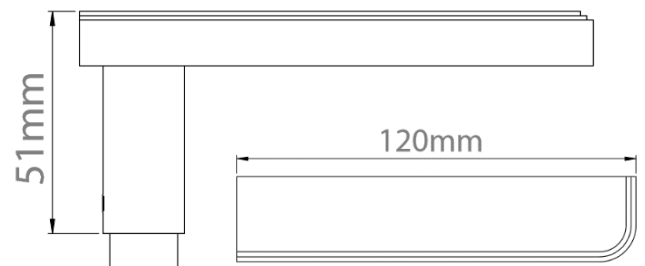

190 Apex Lever (Handed)

Shown here with 223 Rose

Fixings & Configurations

Levers work with concealed Rose.

Suitable for door thickness 44mm - 65mm standard.

Add 6mm to lever projection to include Rose. Supplied with grub screw, 8mm grooved spindle and Allen key. See fitting instructions.

Select your Lever then add your signature Rose, pages 8-9. Please ensure a good quality Lock or Latch is used with these products. See Technical Specifications for weights.