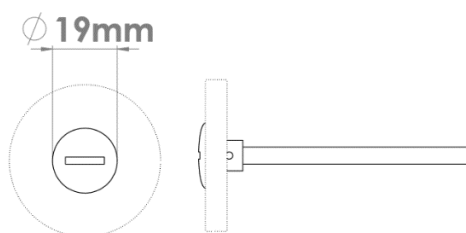

Roses for Bathroom Turn and Release sold separately.
See page 13.

182 Round Turn

Shown here on 240 Rose

183 Square Turn

Shown here on 241 Rose

184 Hex Turn

Shown here on 246 Rose

Turns are supplied complete with Release.

Shown here on 240 Rose.

Fixings & Configurations

Turns are supplied with Release.
Turn Rose sold separately.
Complete with 5mm spindle,
attached to release.
Supplied with Grub screw.
See fitting instructions.