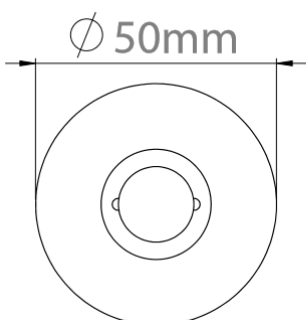

A choice of six beautifully sculpted, 50mm Round Lever Roses to complement your Door Lever Handle choice.

210 Plain Round Rose
Also available Sprung

211 Edge Step Round Rose

212 Double Step Round Rose

213 Reeded Round Rose

214 Swept Round Rose

215 Pillow Round Rose

210 Sprung version = 7mm

Fixings & Configurations

A 3 part concealed Rose to suit Elements Levers. Option to fit with 4 wood screws or 2 male/female bolt fixings to suit 38mm bolt centres. Both options supplied. A tightening key also supplied. See fitting instructions.