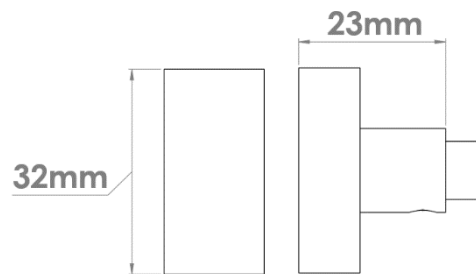

172 Square Cabinet Knob