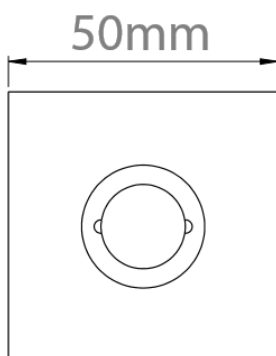

225 Pillow Square Rose

220 Sprung version = 7mm

Fixings & Configurations

A 3 part concealed Rose to suit Elements Levers. Option to fit with 4 wood screws or 2 male/female bolt fixings to suit 38mm bolt centres. Both options supplied. A tightening key also supplied. See fitting instructions.