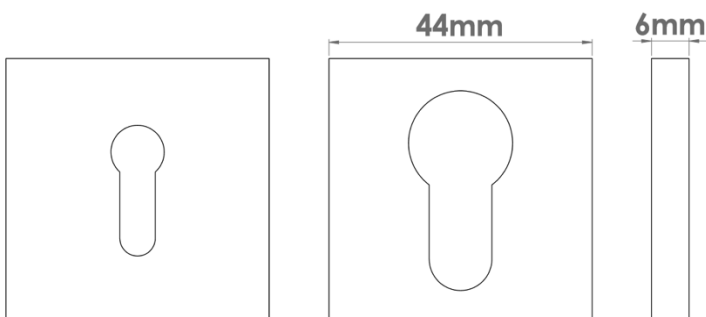

Square Escutcheons – Concealed Fix

The finishing touches can create the perfect look with a choice of round and square Escutcheons.

Euro Profile options shown below. Suffix product code with 'S' to denote Standard Key option. E.g. 236S.

236 Square Plain Escutcheon Euro Profile

237 Step Square Escutcheon Euro Profile

Fixings & Configurations

A 2 part concealed Escutcheon available in Euro or Standard profiles.

Supplied with 2 wood screws and 1 hex head counter sunk screw with Allen key. See fitting instructions.