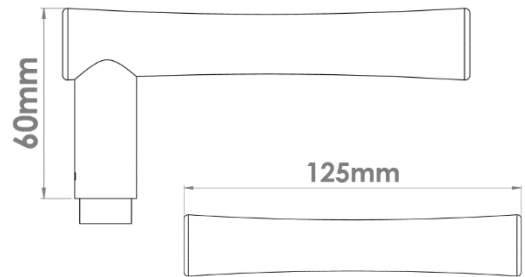

110 Roka Lever

Shown with 214 Rose

120 Halo Lever

Shown with 210 Rose

Fixings & Configurations

Levers work with concealed Rose.

Suitable for door thickness 44mm - 65mm standard.

Add 6mm to lever projection to include Rose.