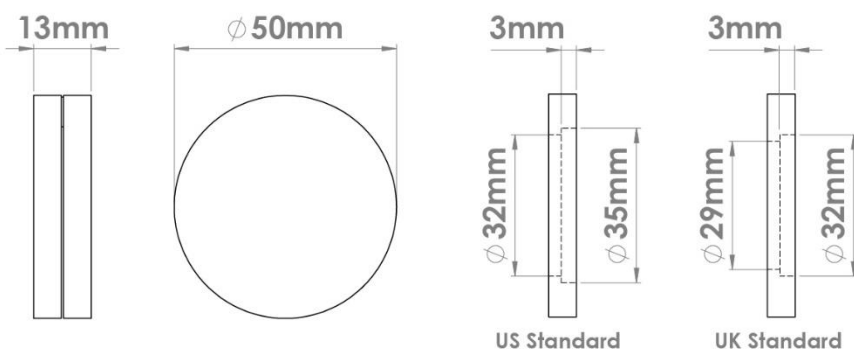

263 Round Pillow Cylinder Cover

Fixings & Configurations

Available in either pin fix or face fix with wood screws.

Machined to accept either UK or US standard mortice cylinders.