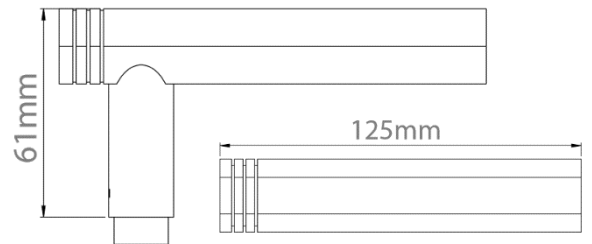

140 Prism

Shown with 213 Rose