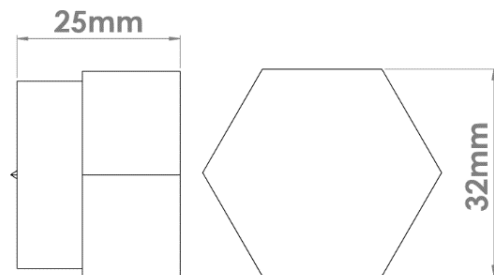

173 Hex Cabinet Knob

Fixings & Configurations

Supplied with 1 machine screw.