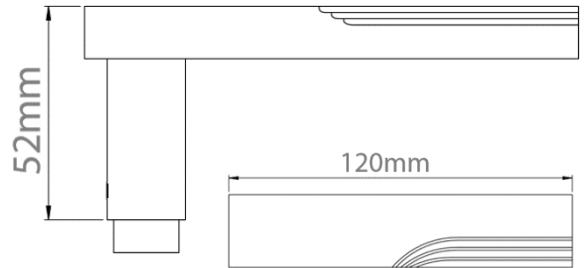

Door Lever Handles

170 Horizon Lever (Handed)

Shown here with 212 Rose