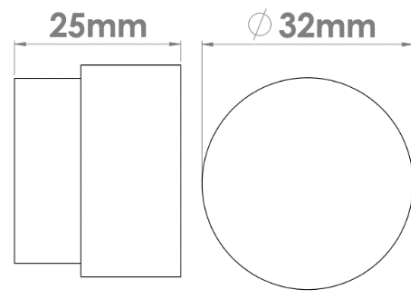

Cabinet Furniture - Knobs

Carry your new theme throughout, with a choice of three contemporary Cabinet Knobs.

171 Round Cabinet Knob